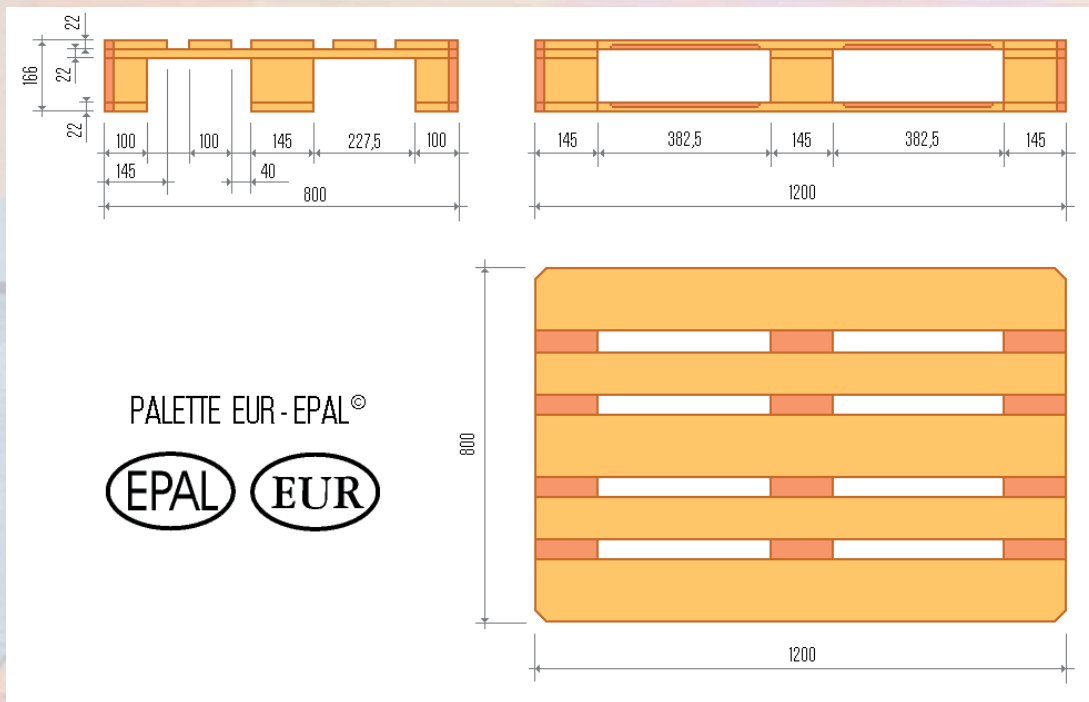

SUMMARY DESIGN REQUIREMENTS

MATERIAL

EuroPalets: see the picture below. Individual parts of the pallet can be used however you like. Be creative!

FUNCTION

Besides sitting, the furniture should have an extra function like a stage, a tribune, and/or a space for plants.

NUMBER

It can be 1 piece of furniture or multiple pieces that can be combined to create a new piece.

CONNECTION

Has to be as modular as possible; no attaching pieces with glue, only with screws.

VANDAL-PROOF

Try not to add pieces that can be easily detached or destroyed.

Send in your design before May 8 at stylos.nl or studieverenigingid.nl

(The contest is open for all students so you do not need to be an Industrial Design or Architecture student)